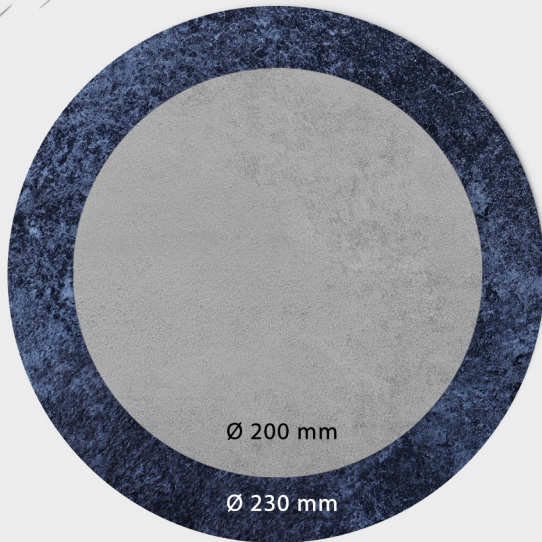

PRICE LIST OF GLASS DESIGN VALVES IN CONCRETE, STONE AND WOOD DECOR

Diameter of the pipe

100 mm a 125 mm

160 mm

Diameter of the valve cup

200 mm

230 mm

CONCRETE, STONE AND WOOD DECOR

55.37 EUR

62.23 EUR

Prices are in EUR without 21% VAT and valid for all shapes and colours.
Prices are converted at the current exchange rate of the CNB.

CONCRETE

2010
Concrete
Gray

2020
Concrete
White

2030
Concrete
Natural
Light

2040
Concrete
Avellino
Dark

2050
Concrete
Natural
Dark

STONE

3010
Marble
White

3020
Marble
Gray Gold

3030
Marble
Gray

3040
Marble
Gold

3050
Stone
Travertin
Natural

3060
Stone
Travertin

3070
Stone
Gray

WOOD

5010
Maple
Reddish

5011
Mahogany
Light

5012
Acacia

5013
Walnut

5014
Red
Apple
Tree