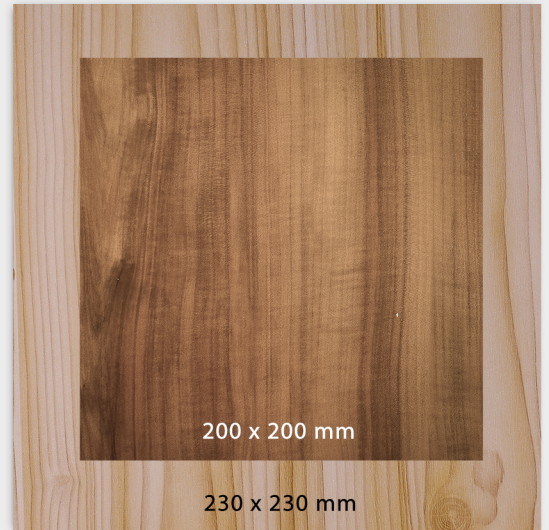

PRICE LIST OF GLASS DESIGN VALVES IN CONCRETE, STONE AND WOOD DECOR

Diameter of the pipe

100 mm a 125 mm

160 mm

Diameter of the valve cup

200 mm

230 mm

CONCRETE, STONE AND WOOD DECOR